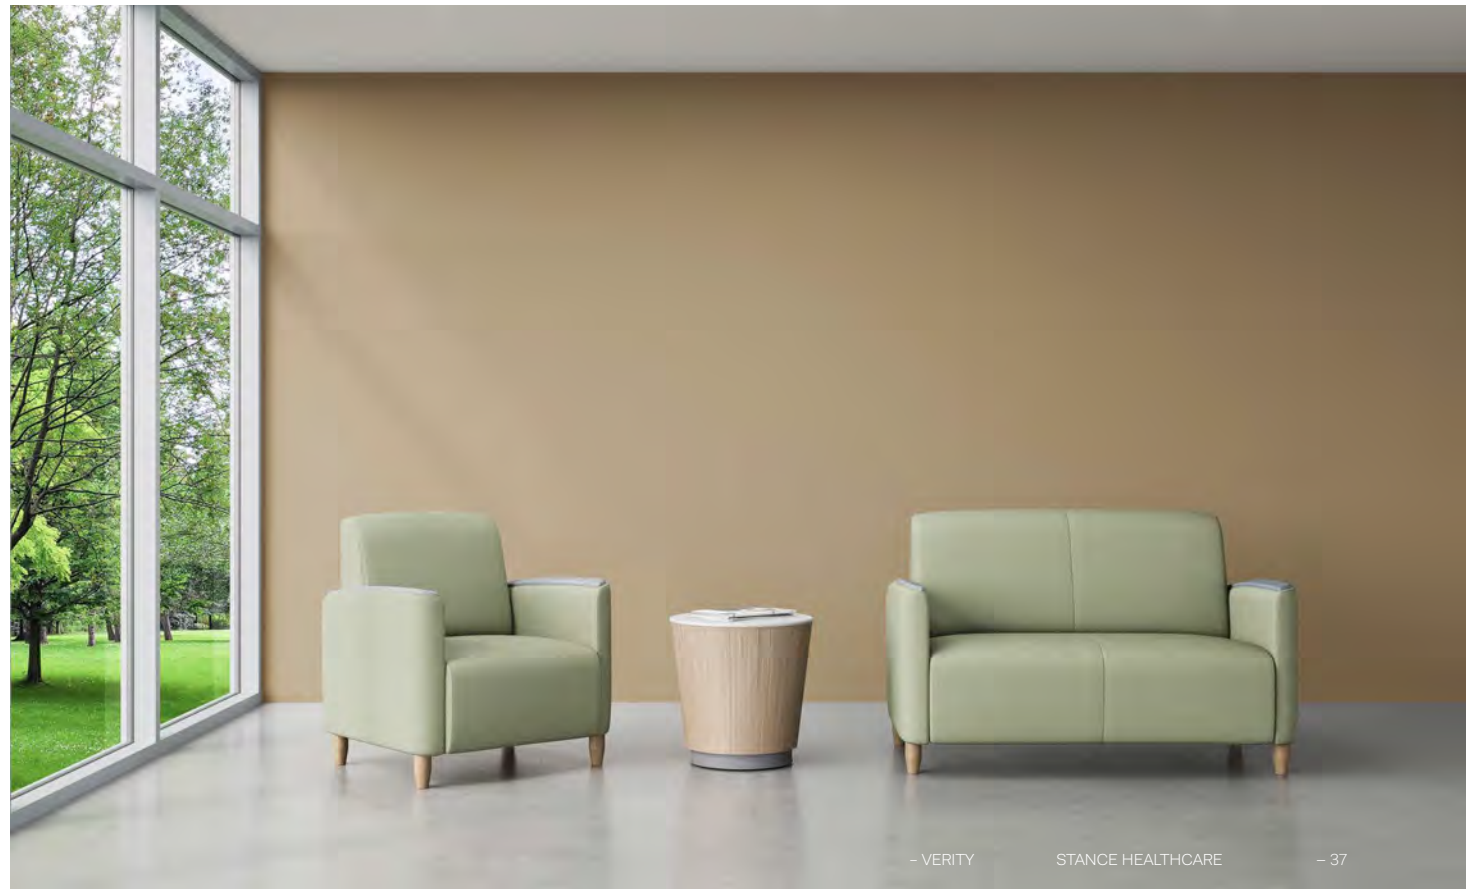

Verity

Verity

The Verity Lounge Collection offers a soft, homelike aesthetic that brings a sense of warmth and comfort to any healthcare space.