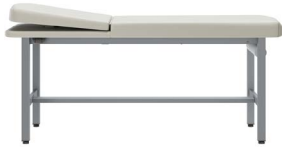

Treatment

Table Collection

All prices are in CA dollars (CAD).

ST6085-ABR

DESCRIPTION –

Treatment Table
Adjustable back rest
Quick-change paper roll holder