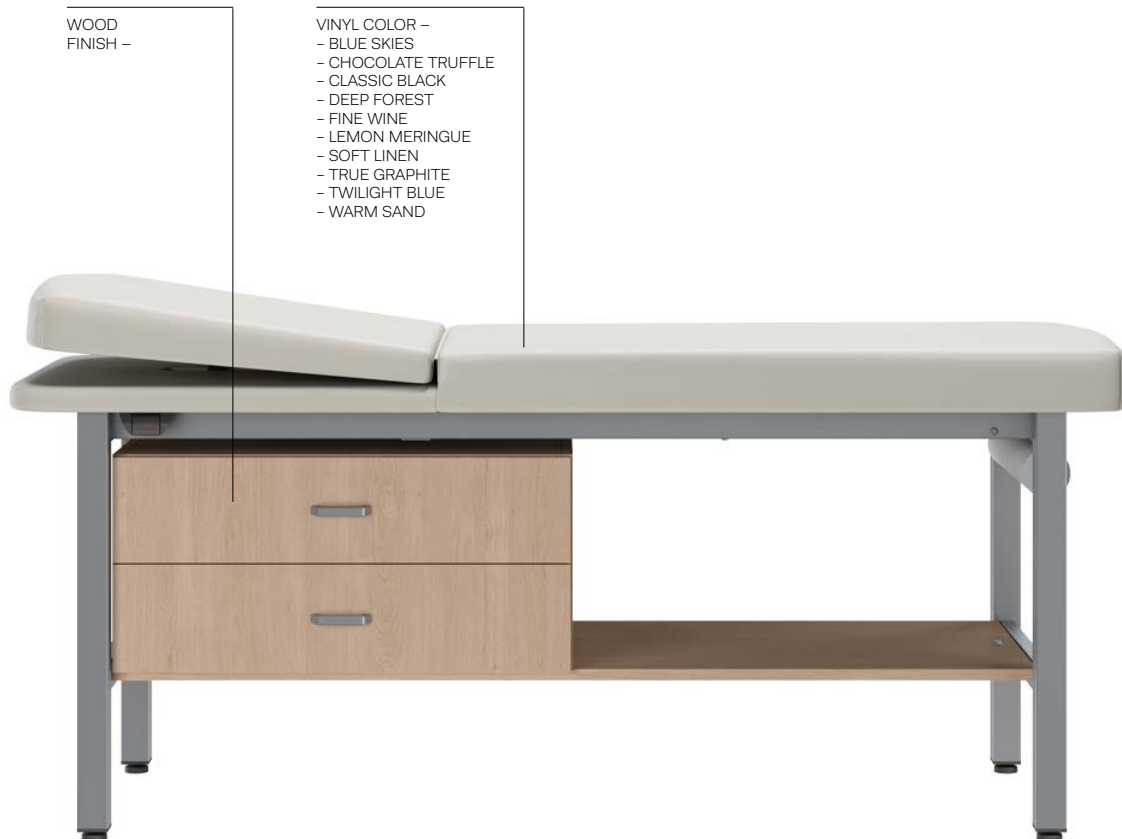

Treatment

Table Collection

When ordering this product, specification codes must be added to unit Model Number, as shown below.

NOTE: Upholstery and/or additional options must be specified separately.

MODEL NUMBER -

WOOD FINISH -

ST6085-DW -SF

- AR Aria
- CL Candlelight
- CH Chocolate
- DV Dolce Vita
- GR Grenada
- HM Hard Rock Maple
- HA Havana
- PA Palomino
- WC White Chocolate

Treatment