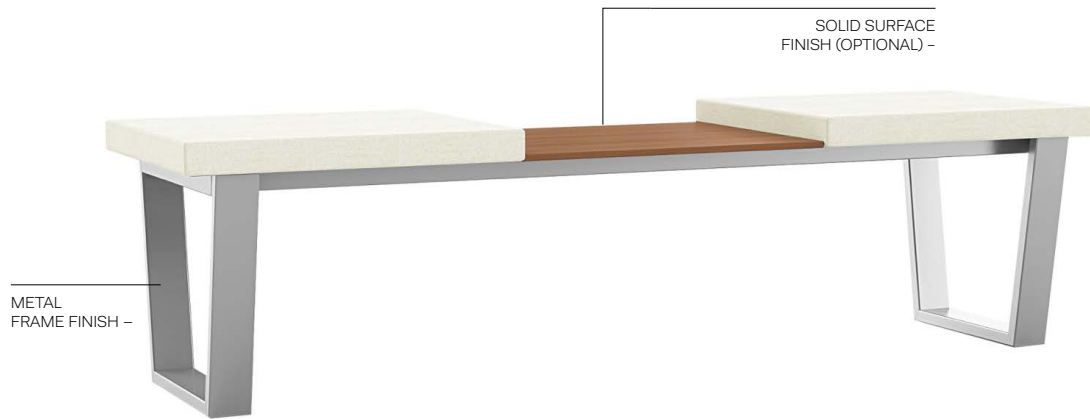

Porto

Bench Seating

When ordering this product, specification codes must be added to unit Model Number, as shown below.

NOTE: Upholstery and/or additional options must be specified separately.

Porto

MODEL
NUMBER -

METAL
FRAME FINISH -

POB324-SS

- **GM** Gunmetal
- **MB** Metallic Beige
- **SB** Smooth Black
- **SS** Smooth Silver
- **TB** Textured Black
- **TN** Textured Nickel