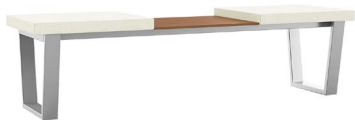

OPTIONS –

Moisture barrier	+ 120
Bolt-to-floor brackets	+ 95

MODEL NO.	COM/1	2	3	4	5	6	7	8
POB324	2119	2360	2585	2815	3048	3284	3525	3771

POB324-CT

DESCRIPTION –

Three-seat Bench
With center table

DIMENSIONS –