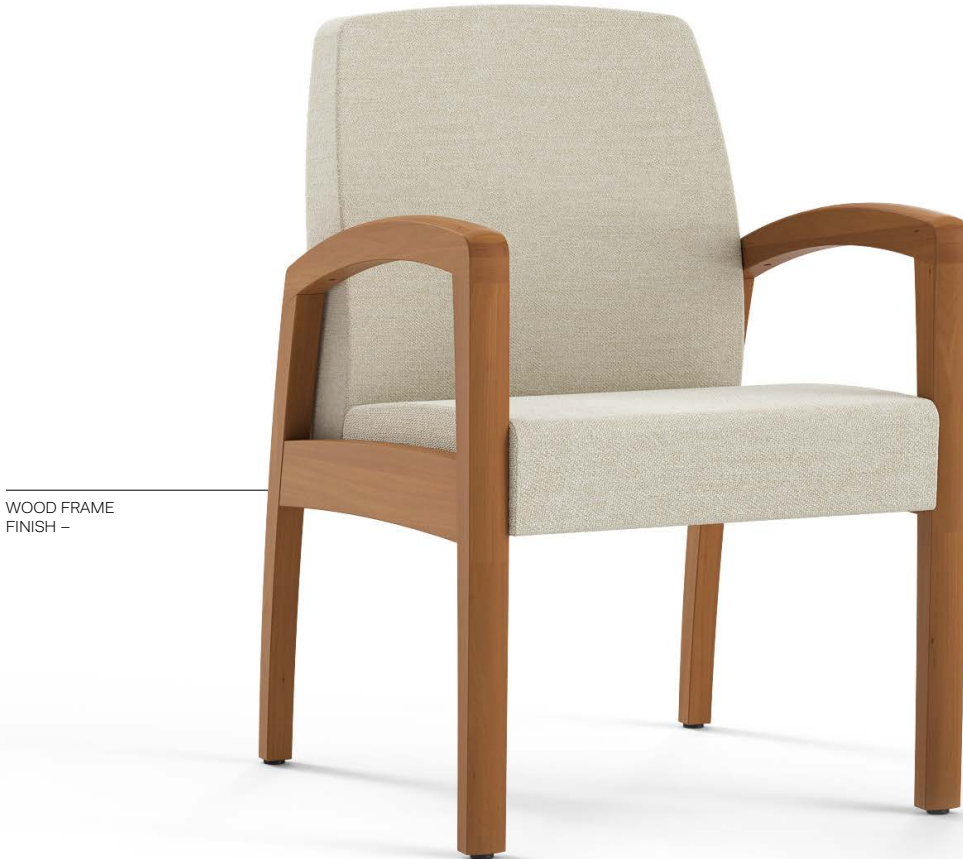

Onward

Wood Seating Collection

When ordering this product, specification codes must be added to unit Model Number, as shown below.

NOTE: Upholstery and/or additional options must be specified separately.

Onward

WOOD FRAME
FINISH -

MODEL
NUMBER -

WOOD FRAME
FINISH -

ONG21-OA -SF

- **AR** Aria
- **CL** Candlelight
- **CH** Chocolate
- **DV** Dolce Vita
- **GR** Grenada
- **HM** Hard Rock Maple
- **HA** Havana
- **PA** Palomino
- **WC** White Chocolate