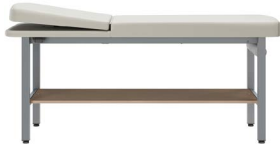

ST6085-SH-ABR

DESCRIPTION –

Treatment Table, shelf
Adjustable back rest
Quick-change paper roll holder