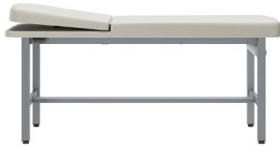

Treatment

Table Collection

All prices are in US dollars (USD).

ST6085-ABR

DESCRIPTION –

Treatment Table
Adjustable back rest
Quick-change paper roll holder