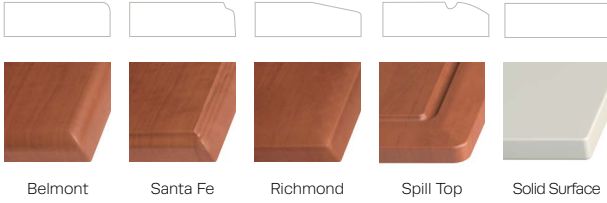

Kindred

Casegoods Collection

Kindred

STANDARD TOP STYLES –

PREMIUM TOP STYLES –

FACE STYLES –