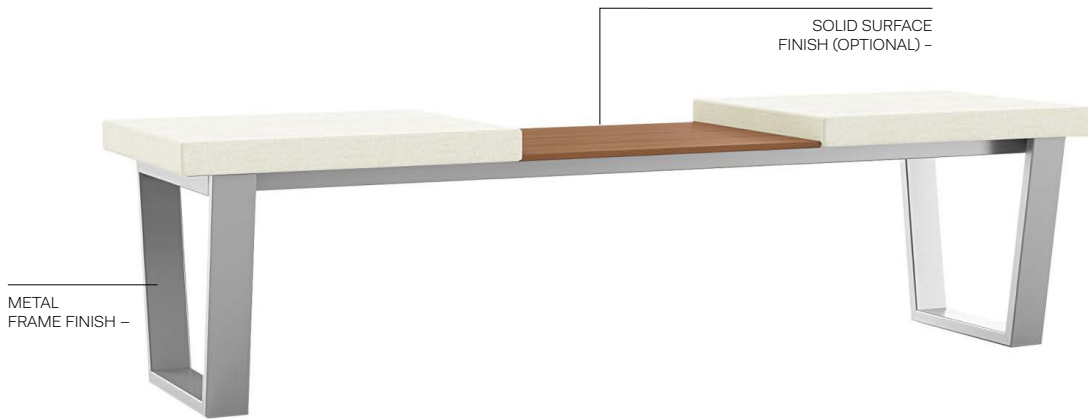

Porto

Bench Seating

When ordering this product, specification codes must be added to unit Model Number, as shown below.

NOTE: Upholstery and/or additional options must be specified separately.

Porto

MODEL
NUMBER -

METAL
FRAME FINISH -

POB324-SS

- **GM** Gunmetal
- **MB** Metallic Beige
- **SB** Smooth Black
- **SS** Smooth Silver
- **TB** Textured Black
- **TN** Textured Nickel