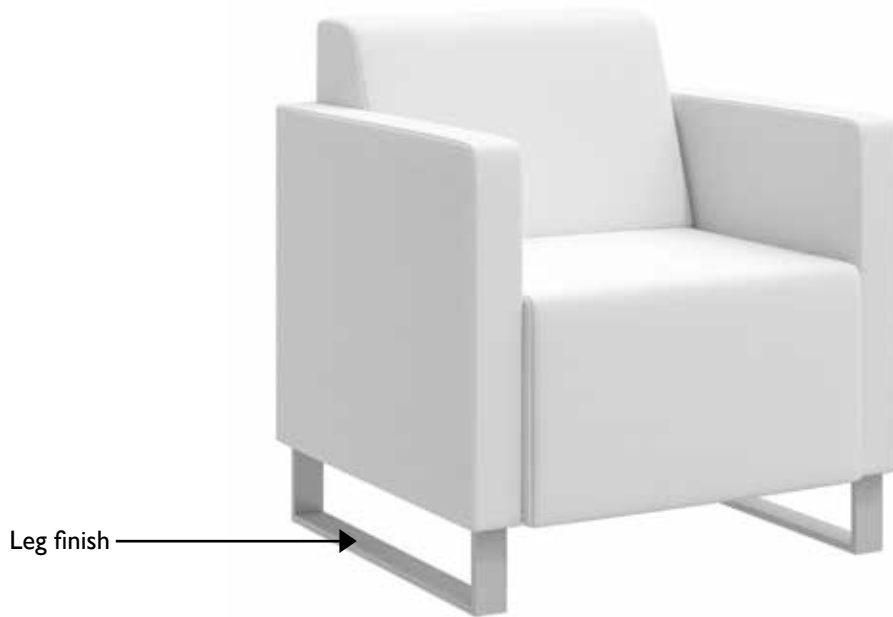

Cassia Lounge Seating Ordering Guide

When ordering Cassia Lounge seating products, please specify the following information:

Specification codes must be added to unit Model No. as shown below.

Upholstery and additional options must be specified separately.

Cassia Lounge Seating

Different fabrics may be specified on the seat and on the back. In this case, use the higher grade of the two. No additional upcharge applies.

23" seat width

Description

Single seat - 23" seat width

33" seat width

Description

Single seat - 33" seat width

Model No. CL120

Dimensions

Width 39.5
 Depth 28
 Height 32
 Seat Height 18
 Seat Width 33
 Arm Height 26.5
 Com YD-Back: 1.75
 Com YD-Seat: 1.75
 Com YD-Arms: 3.5
 Cubic Feet 23

Cassia Lounge Seating

Different fabrics may be specified on the seat and on the back. In this case, use the higher grade of the two. No additional upcharge applies.

Description		Dimensions					
 <p>46" seat width</p>	Two-seater	Width 52.5 Depth 28 Height 32 Seat Height 18 Seat Width 46 Arm Height 26.5 Com YD-Back: 3 Com YD-Seat: 3 Com YD-Arms: 3.5 Cubic Feet 30					
	Model No. CL200						
COM							
	1	2	3	4	5	6	
CL200	2332	2700	3074	3456	3844	4238	