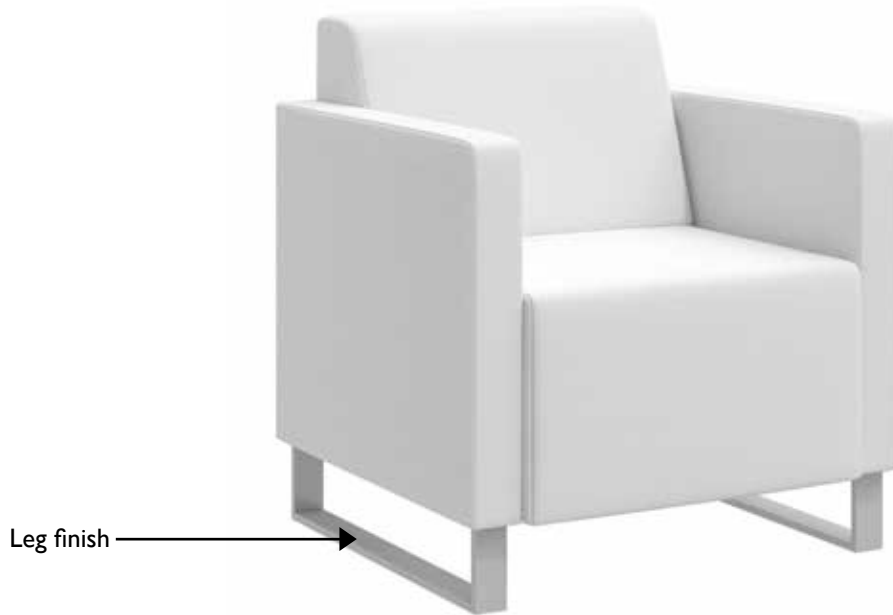

Cassia Lounge Seating Ordering Guide

When ordering Cassia Lounge seating products, please specify the following information:

Specification codes must be added to unit Model No. as shown below.

Upholstery and additional options must be specified separately.

Cassia Lounge Seating

Different fabrics may be specified on the seat and on the back. In this case, use the higher grade of the two. No additional upcharge applies.

23" seat width

Description

Single seat - 23" seat width

33" seat width

Description

Single seat - 33" seat width

Model No. CL120

Dimensions

Width 39.5
 Depth 28
 Height 32
 Seat Height 18
 Seat Width 33
 Arm Height 26.5
 Com YD-Back: 1.75
 Com YD-Seat: 1.75
 Com YD-Arms: 3.5
 Cubic Feet 23

Cassia Lounge Seating

Different fabrics may be specified on the seat and on the back. In this case, use the higher grade of the two. No additional upcharge applies.

Description		Dimensions					
 <p>46" seat width</p>	Two-seater	Width 52.5 Depth 28 Height 32 Seat Height 18 Seat Width 46 Arm Height 26.5 Com YD-Back: 3 Com YD-Seat: 3 Com YD-Arms: 3.5 Cubic Feet 30					
	Model No. CL200						
COM							
	1	2	3	4	5	6	
CL200	2378	2754	3135	3525	3921	4323	