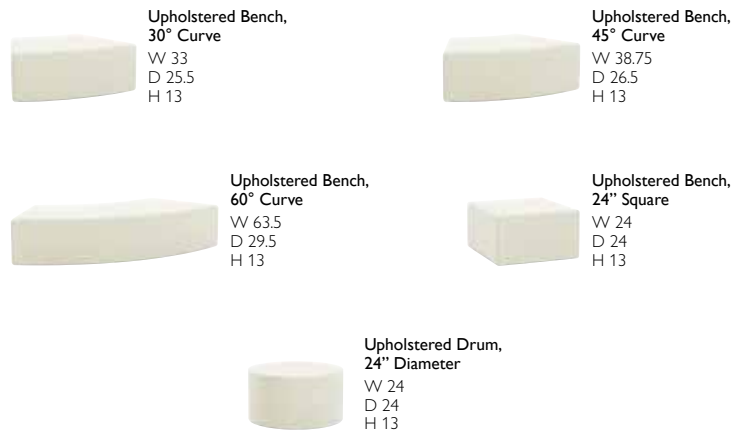

attessa jr.

Inspired by our Attessa modular lounge seating collection, Attessa Jr. is designed for children and offers flexible designs for a wide range of pediatric spaces. The child-friendly modular components of Attessa Jr. are built with durability and safety as a top priority.

Features

- Modular components for increased versatility
- Engineered plywood construction provides enhanced durability
- 500lb. static load weight rating
- Limited lifetime warranty

Options

- Contrasting fabrics
- CAL TB 133 Compliance
- Moisture Barrier
- Ganging brackets

Statement of Line

STANCE | HEALTHCARE

45 Goodrich Drive Kitchener, ON N2C 0B8 tel 1.877.395.2623 fax 1.877.395.6270 stancehealthcare.com
S01-19 © Stance Healthcare Inc. all rights reserved.