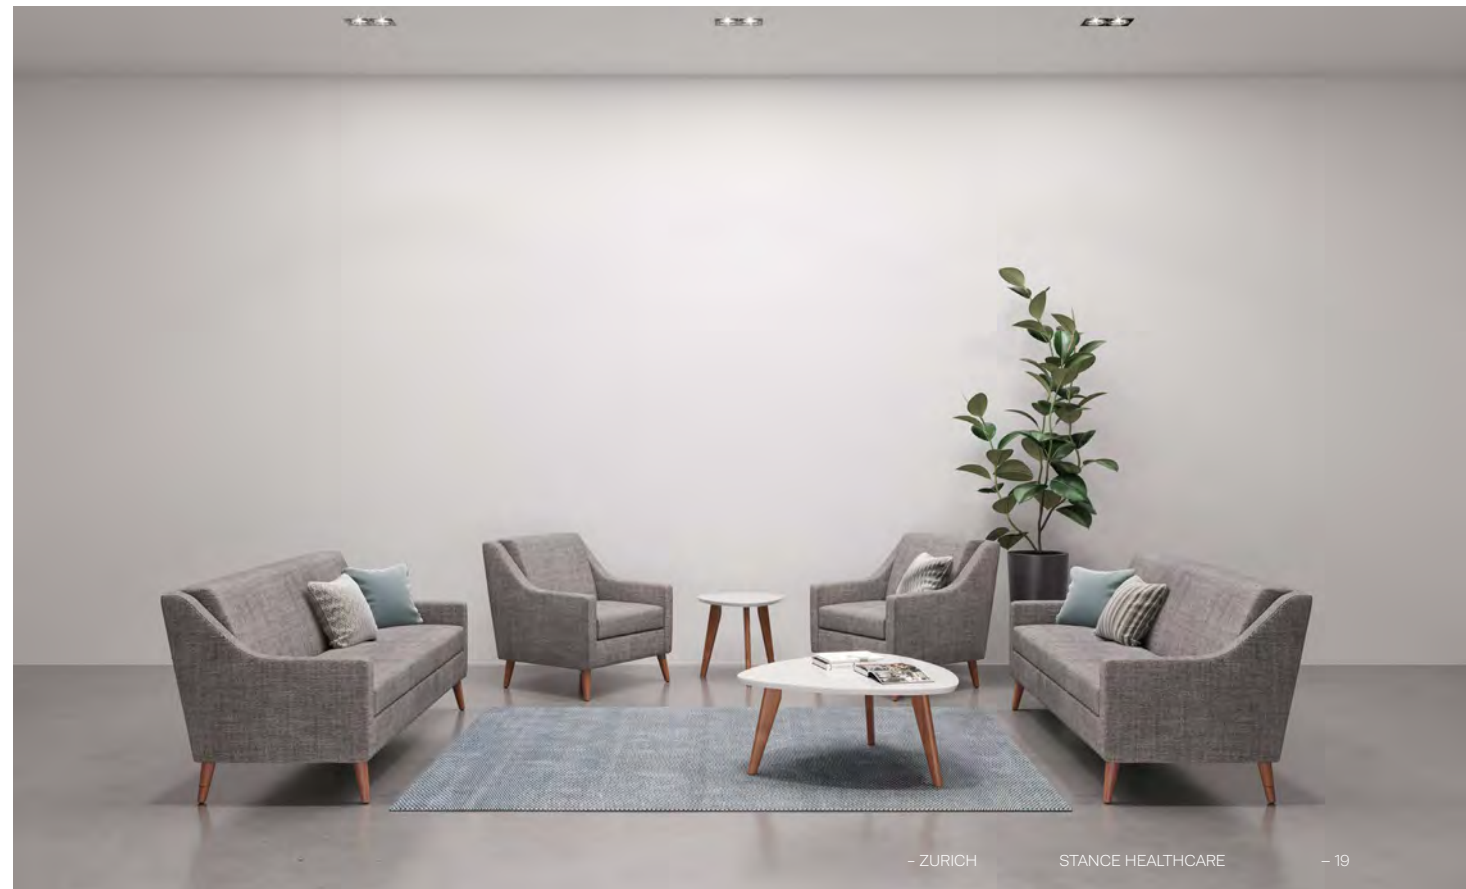

Oakley

Oakley

Oakley occasional tables offer mid-century styling and the durability of wood. Tops available in thermofoil or solid surface.

Zurich

Zurich

The Zurich collection features a coordinating coffee table and end table, in a classic modern style – the perfect finishing touch to any sitting area.

Huxley

Huxley

Huxley occasional tables are offered in multiple styles and a choice of laminate or solid surface tops.

Spry

Spry

Spry occasional tables are modern and sleek, and coordinate seamlessly with the Spry metal seating collection. Tops are available in thermofoil or solid surface.