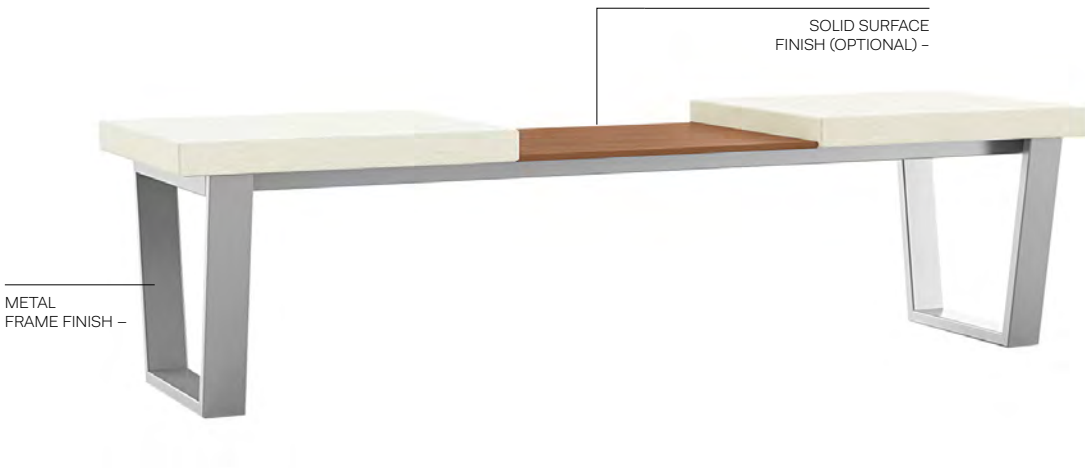

Porto

Bench Seating

When ordering this product, specification codes must be added to unit Model Number, as shown below.

NOTE: Upholstery and/or additional options must be specified separately.

Porto

MODEL
NUMBER -

METAL
FRAME FINISH -

POB324-SS

- **GM** Gunmetal
- **MB** Metallic Beige
- **SB** Smooth Black
- **SS** Smooth Silver
- **TB** Textured Black
- **TN** Textured Nickel