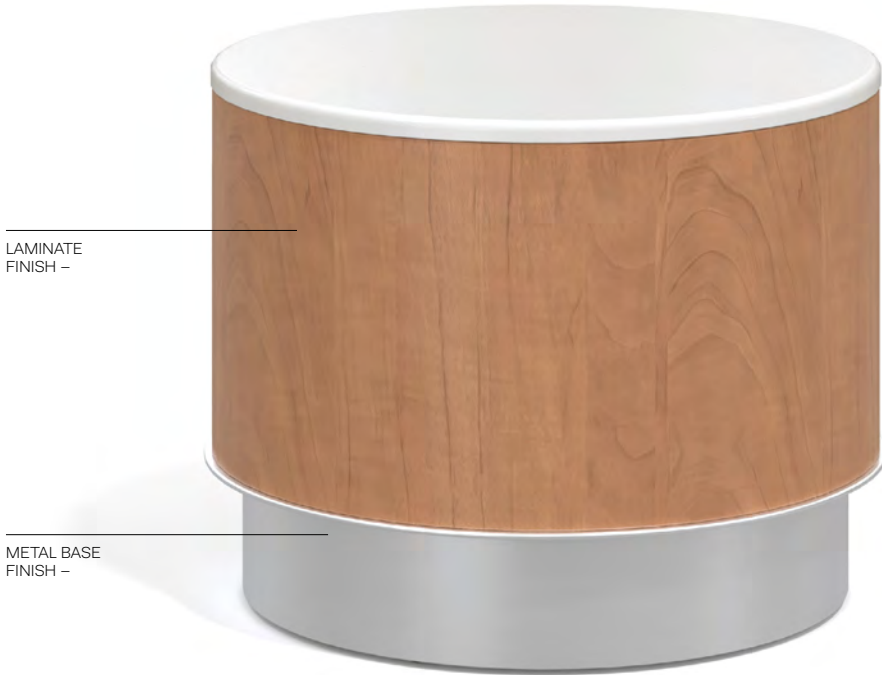

Bali, Featuring Solid Surface Top

Occasional Table Collection

When ordering this product, specification codes must be added to unit Model Number, as shown below.

NOTE: Upholstery and/or additional options must be specified separately.

LAMINATE
FINISH -

METAL BASE
FINISH -

MODEL
NUMBER -

LAMINATE
FINISH -

METAL BASE
FINISH -

DRT-20D-16-BH-H-S-CH -GM

AR Aria	GM Gunmetal
CL Candlelight	MB Metallic Beige
CH Chocolate	SB Smooth Black
DV Dolce Vita	SS Smooth Silver
GR Grenada	TB Textured Black
HM Hard Rock Maple	TN Textured Nickel
HA Havana	
MA Mahogany	
PA Palomino	
RC Rustic Cherry	
SF Summer Flame	
WC White Chocolate