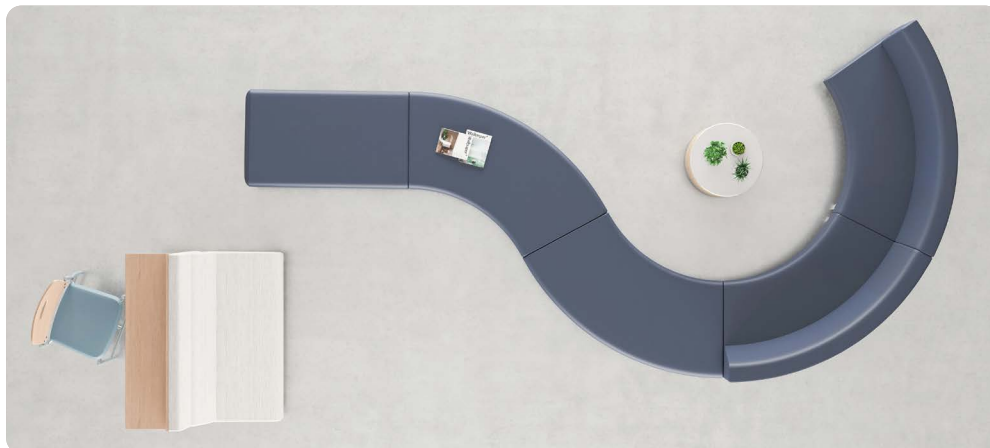

AMB-CB
90° Curve Corner Bench
W 31.25 D 31.25 H 18
Seat W 4.5–44 D 28 H 18

AM200PA
Privacy Booth, sides
W 46 D 28.5 H 46
Seat W 44.5 D 18 H 18

AM200-OB-BPU
Booth, upholstered back
W 46 D 28.5 H 46.25
Seat D 18 H 18

AM200-OB-BPL
Booth, laminated back
W 46 D 28.5 H 46.25
Seat D 18 H 18

AM-CT-R
Corner Table, 90° Radius
W 29.5 D 29.5 H 15.5

AM-SQ-CT
Square Corner Table
W 30 D 30 H 15.5

AM-SQ-SP
Square Spacer Table
W 23 D 23 H 15.5

Attessa

Attesa

FEATURES –

- Wide range of modules for increased versatility
- Nylon-webbed seat construction provides enhanced comfort
- Ganging system is intuitive and easy to install
- Non-marring glides protect floors against damage