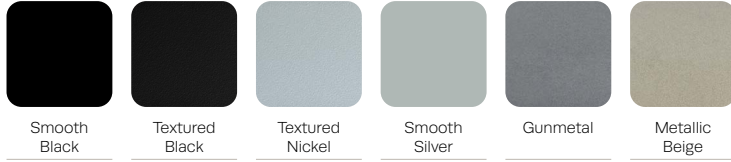

OPTIONS –

- Choice of wood or metal leg
- Power/USB options
- Custom finishes
- Contrasting fabrics
- Moisture barrier

WOOD / LAMINATE FINISHES –

METAL FINISHES –

CORIAN® SOLID SURFACE FINISHES –

Assess
Atlas