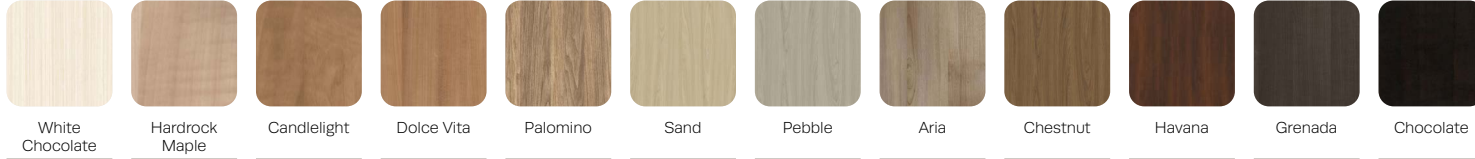

OPTIONS –

- Choice of wood or metal leg
- Power/USB options
- Custom finishes
- Contrasting fabrics
- Moisture barrier

WOOD / LAMINATE FINISHES –

METAL FINISHES –

CORIAN® SOLID SURFACE FINISHES –

Assess
Atlas