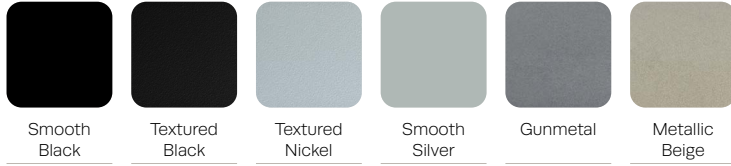

**DRT-36D-16-H-S**  
Drum Table  
W 36 H 16

**DRT-36D-20-H-S**  
Drum Table  
W 36 H 20

**DRT-42D-16-H-S**  
Drum Table  
W 42 H 16

LAMINATE FINISHES -

METAL FINISHES -

CORIAN® SOLID SURFACE FINISHES -