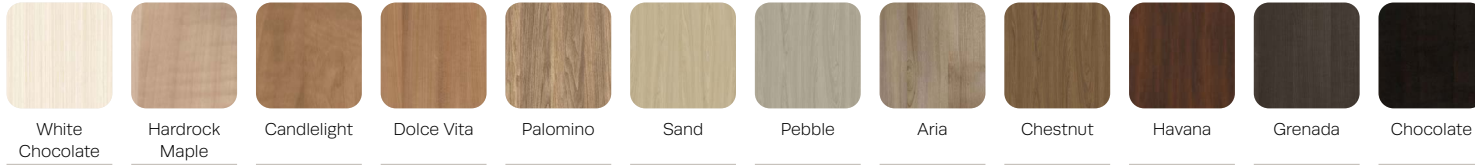

**DRT-36D-16-H-S**  
Drum Table  
W 36 H 16

**DRT-36D-20-H-S**  
Drum Table  
W 36 H 20

**DRT-42D-16-H-S**  
Drum Table  
W 42 H 16

LAMINATE FINISHES -

METAL FINISHES -

CORIAN® SOLID SURFACE FINISHES -