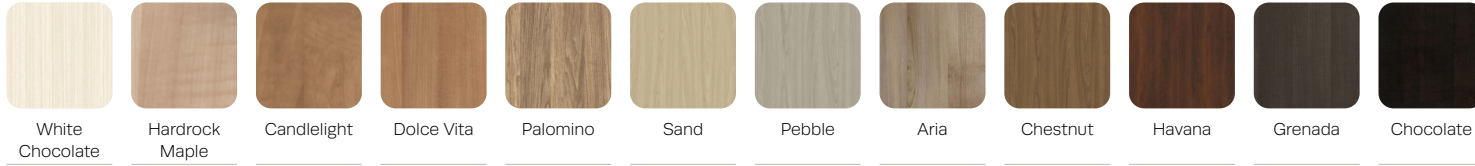

DRT-30D-20-H-S
Drum Table
W 30 H 20

DRT-36D-16-H-S
Drum Table
W 36 H 16

DRT-36D-20-H-S
Drum Table
W 36 H 20

DRT-42D-16-H-S
Drum Table
W 42 H 16

LAMINATE FINISHES –

METAL FINISHES –

CORIAN® SOLID SURFACE FINISHES –