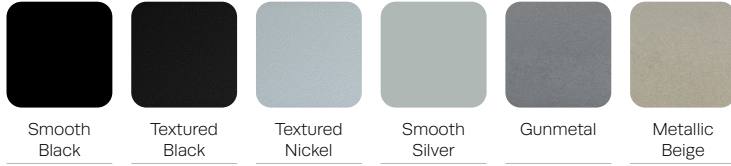

DRT-30D-20-H-S
Drum Table
W 30 H 20

DRT-36D-16-H-S
Drum Table
W 36 H 16

DRT-36D-20-H-S
Drum Table
W 36 H 20

DRT-42D-16-H-S
Drum Table
W 42 H 16

LAMINATE FINISHES –

METAL FINISHES –

CORIAN® SOLID SURFACE FINISHES –