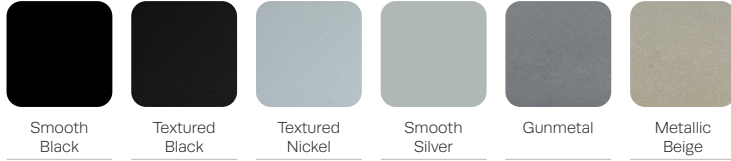

OPTIONS –

- Choice of wood, polyurethane or solid surface arm caps
- Choice of wood or metal leg
- Power/USB options
- Custom finishes
- Contrasting fabrics
- Moisture barrier

carson

WOOD FINISHES –

METAL FINISHES –

POLYURETHANE ARM CAP FINISHES –

CORIAN® SOLID SURFACE FINISHES –

carson