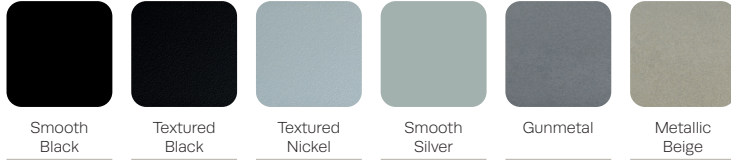

carson

WOOD FINISHES –

METAL FINISHES –

POLYURETHANE ARM CAP FINISHES –

CORIAN® SOLID SURFACE FINISHES –

Carson