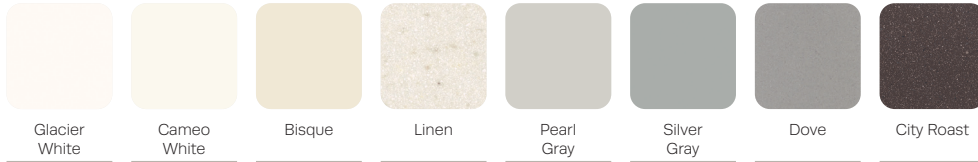

carson

WOOD FINISHES –

METAL FINISHES –

POLYURETHANE ARM CAP FINISHES –

CORIAN® SOLID SURFACE FINISHES –

Carson