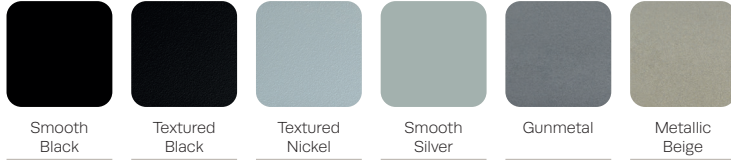

OPTIONS –

- Choice of wood, polyurethane or solid surface arm caps
- Custom finishes
- Contrasting fabrics
- Power/USB option
- Moisture barrier

WOOD FINISHES –

METAL FINISHES –

POLYURETHANE ARM CAP FINISHES –