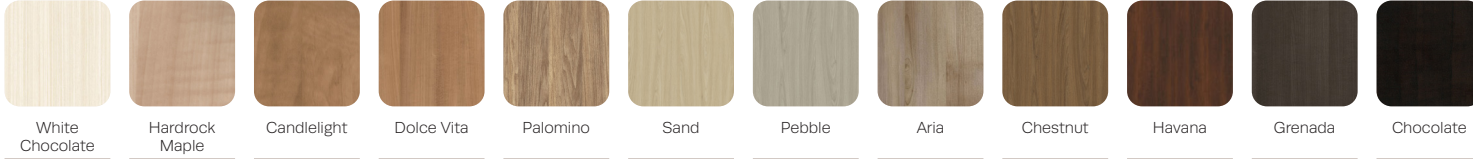

FHTB-36D
36" Round Top
W 36 D 36 H 29

FHTB-42D
42" Round Top
W 42 D 42 H 29

FHTB-3636
36" Square Top
W 36 D 36 H 29

FHTB-4242
42" Square Top
W 42 D 42 H 29

TRUMPET BASE DINING TABLE COLLECTION –

Trumpet

FEATURES –

- High pressure laminate tops
- Fixed glides

OPTIONS –

- Choice of wood, PVC or a polyurethane no-drip edge
- Tops available in a variety of colors
- Custom metal finishes

LAMINATE FINISH –

METAL FINISH –