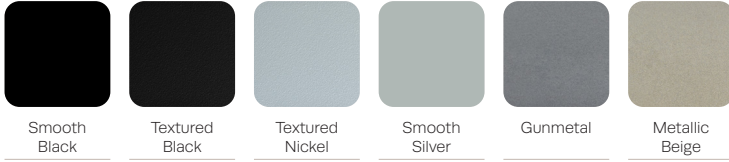

FHTB-36D
36" Round Top
W 36 D 36 H 29

FHTB-42D
42" Round Top
W 42 D 42 H 29

FHTB-3636
36" Square Top
W 36 D 36 H 29

FHTB-4242
42" Square Top
W 42 D 42 H 29

TRUMPET BASE DINING TABLE COLLECTION –

Trumpet

FEATURES –

- High pressure laminate tops
- Fixed glides

OPTIONS –

- Choice of wood, PVC or a polyurethane no-drip edge
- Tops available in a variety of colors
- Custom metal finishes

LAMINATE FINISH –

METAL FINISH –

POLYURETHANE NO-DRIP EDGE FINISHES –

TOP EDGE FINISH –

Trumport