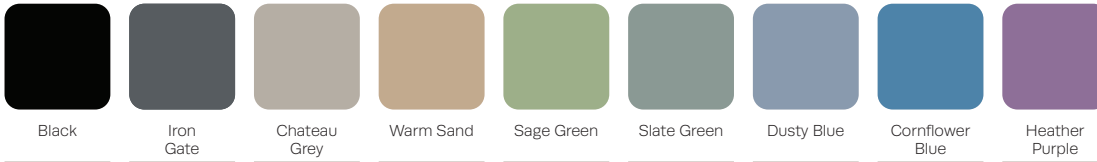

FHTB-36D
36" Round Top
W 36 D 36 H 29

FHTB-42D
42" Round Top
W 42 D 42 H 29

FHTB-3636
36" Square Top
W 36 D 36 H 29

FHTB-4242
42" Square Top
W 42 D 42 H 29

TRUMPET BASE DINING TABLE COLLECTION –

Trumpet

FEATURES –

- High pressure laminate tops
- Fixed glides

OPTIONS –

- Choice of wood, PVC or a polyurethane no-drip edge
- Tops available in a variety of colors
- Custom metal finishes

LAMINATE FINISH –

METAL FINISH –

POLYURETHANE NO-DRIP EDGE FINISHES –

TOP EDGE FINISH –

Trumport