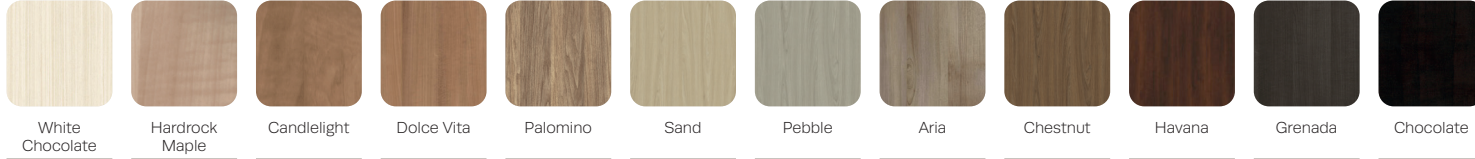

**IRTS-3030-16-T**  
Coffee Table, soft-square  
W 29.75 D 29.75 H 16

FEATURES –

- Sleek soft shaped tops
- Low-profile base
- Solid steel disc for durability and cleanability
- Available in either 16" or 20" height
- Non-removable PTFE glides

OPTIONS –

- Available in thermofoil or solid surface top
- Standard metal finish

THERMOFOIL FINISHES –

METAL FINISHES –

CORIAN® SOLID SURFACES –