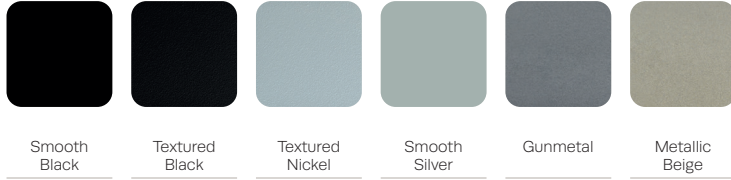

**IRTS-3030-16-T**  
Coffee Table, soft-square  
W 29.75 D 29.75 H 16

FEATURES –

- Sleek soft shaped tops
- Low-profile base
- Solid steel disc for durability and cleanability
- Available in either 16" or 20" height
- Non-removable PTFE glides

OPTIONS –

- Available in thermofoil or solid surface top
- Standard metal finish

THERMOFOIL FINISHES –

METAL FINISHES –

CORIAN® SOLID SURFACES –