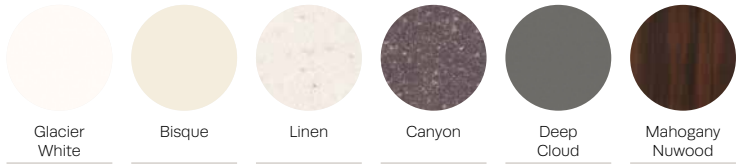

CORIAN® SOLID SURFACE FINISHES –