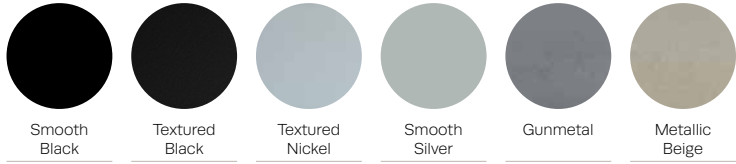

OPTIONS –

- Choice of wood, polyurethane, rigid polyester or solid surface arm caps
- Contrasting fabrics
- Custom finishes
- Choice of open or closed arms
- Moisture barrier

WOOD FINISHES –

METAL FINISHES –