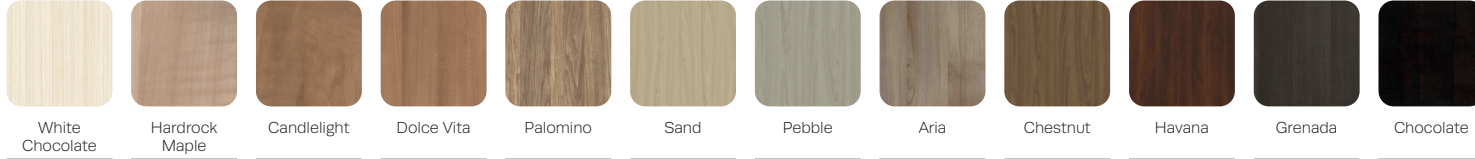

OPTIONS –

- Choice of wood, polyurethane or solid surface arm caps
- Contrasting fabrics
- Custom finishes
- Choice of open or closed arms
- Moisture barrier

WOOD FINISHES –

METAL FINISHES –

POLYURETHANE ARM CAP FINISHES –