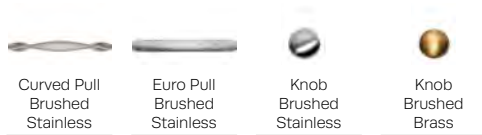

OPTIONS –

- Custom dimensions
- Plastic drawer liners for bedside cabinets
- Galley rails for bedside cabinets
- Tops available in solid surface or thermofoil
- Various lock types available

Kindred

LAMINATE / THERMOFOIL FINISHES -

CORIAN® SOLID SURFACE FINISHES -

STANDARD TOP STYLES -

PREMIUM TOP STYLES -

FACE STYLES -

STANDARD KICK STYLES -

PREMIUM KICK STYLES -

STANDARD PULL OPTIONS -

PREMIUM PULL OPTIONS -