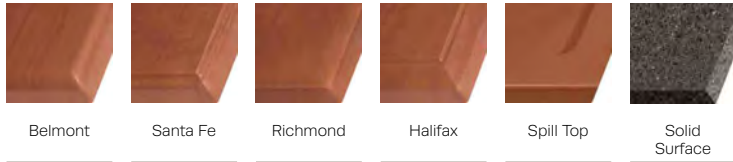

SK600A-SHB
Single Headboard, Ainslie
W 39 H 22
Available in 54" Double

SK600A-SFB
Single Footboard, Ainslie
W 39 H 16
Available in 54" Double

FEATURES –

- Limited Lifetime Warranty
- Tops, drawer fronts, doors and toe kicks surfaced in seamless thermofoil
- Several top styles and drawer/door styles available
- All cabinets features ¾" backs finished in matching laminate
- Bedside cabinets feature ventilation ports in the back
- Steel drawer boxes provide increased durability
- Tops, drawer fronts, doors and toe kicks are field-replaceable

OPTIONS –

- Custom dimensions
- Plastic drawer liners for bedside cabinets
- Galley rails for bedside cabinets
- Tops available in solid surface or thermofoil
- Various lock types available

Kindred

LAMINATE / THERMOFOIL FINISHES -

CORIAN® SOLID SURFACE FINISHES -

STANDARD TOP STYLES -

PREMIUM TOP STYLES -

FACE STYLES -

STANDARD KICK STYLES -

PREMIUM KICK STYLES -

STANDARD PULL OPTIONS -

PREMIUM PULL OPTIONS -