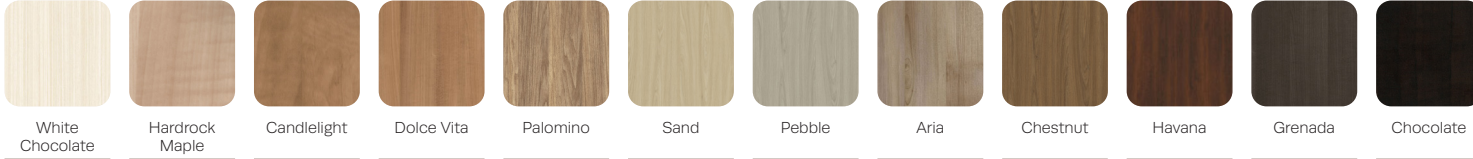

**SK600A-SHB**  
Single Headboard, Ainslie  
W 39 H 22  
Available in 54" Double

**SK600A-SFB**  
Single Footboard, Ainslie  
W 39 H 16  
Available in 54" Double

FEATURES –

- Tops, drawer fronts, doors and toe kicks surfaced in seamless thermofoil
- Several top styles and drawer/door styles available
- All cabinets features ¾" backs finished in matching laminate
- Steel drawer boxes provide increased durability
- Tops, drawer fronts, doors and toe kicks are field-replaceable

Kindred

LAMINATE / THERMOFOIL FINISHES -

CORIAN® SOLID SURFACE FINISHES -

STANDARD TOP STYLES -

PREMIUM TOP STYLES -

FACE STYLES -

STANDARD KICK STYLES -

STANDARD PULL OPTIONS -