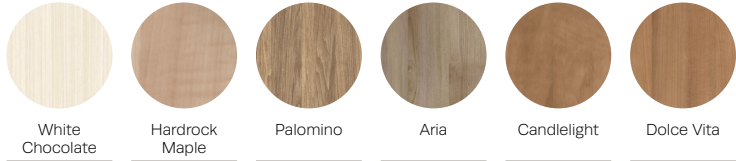

L 82 W 32 H 35

Seat D 19 H 19

KINDRED DAY BED –

Kindred

FEATURES –

- Drawer faces available in 4 styles
- Large drawers – 19" x 24" x 7" deep
- Customizable to fit tight spaces
- Mattress and 3 bolsters included

OPTIONS –

- Custom finishes
- Contrasting fabrics
- Moisture barrier

LAMINATE FINISHES -

FACE STYLES -

STANDARD PULL OPTIONS -

PREMIUM PULL OPTIONS -

Kindred