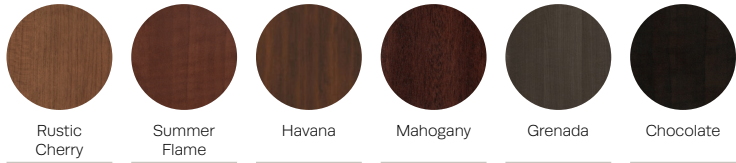

L 82 W 32 H 35

Seat D 19 H 19

KINDRED DAY BED –

Kindred

FEATURES –

- Drawer faces available in 4 styles
- Large drawers – 19" x 24" x 7" deep
- Customizable to fit tight spaces
- Mattress and 3 bolsters included

OPTIONS –

- Custom finishes
- Contrasting fabrics
- Moisture barrier

LAMINATE FINISHES -

FACE STYLES -

STANDARD PULL OPTIONS -

PREMIUM PULL OPTIONS -

Kindred