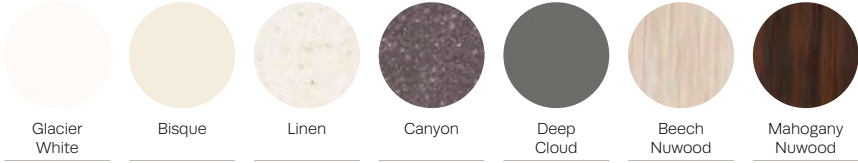

OPTIONS –

- Flex-back option available on 21" and 24" guest and patient chairs
- Choice of polyurethane or solid surface arm caps
- Custom finishes
- Contrasting fabrics
- Moisture barrier

marne

WOOD FINISHES –

POLYURETHANE ARM CAP FINISHES –

RIGID POLYESTER ARM CAP FINISHES –

CORIAN® SOLID SURFACE FINISHES –

Marina