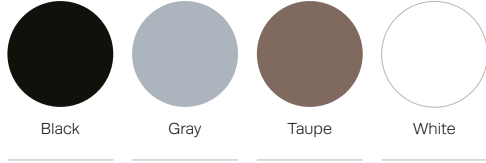

RIGID POLYESTER ARM CAP FINISHES –