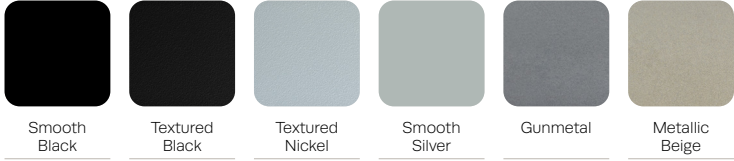

METAL FINISHES –