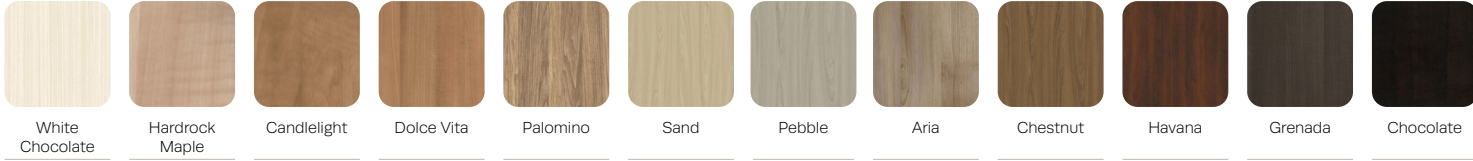

CORIAN® SOLID SURFACE FINISHES –

Foodium