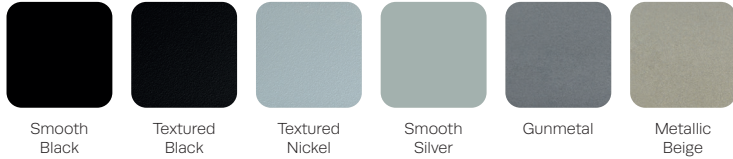

METAL FINISHES –