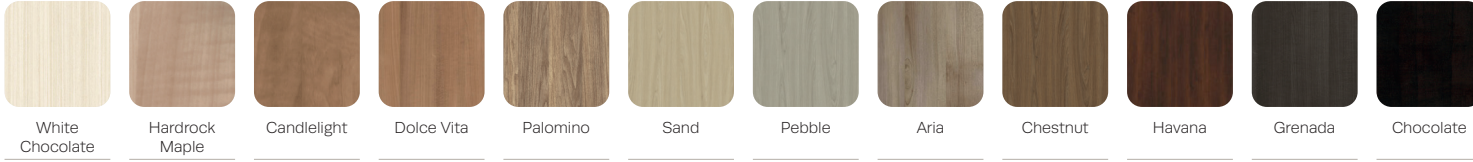

Quantum

METAL FINISHES –

WOOD / THERMOFOIL FINISHES –

POLYURETHANE ARM CAP FINISHES –

CORIAN® SOLID SURFACE FINISHES –

WOOD BACK CUT-OUT DESIGN OPTIONS –

Quantum