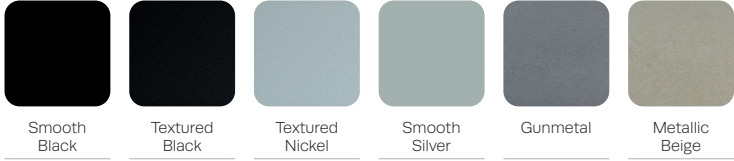

Quantum

METAL FINISHES –

WOOD / THERMOFOIL FINISHES –

POLYURETHANE ARM CAP FINISHES –

CORIAN® SOLID SURFACE FINISHES –

WOOD BACK CUT-OUT DESIGN OPTIONS –

Quantum