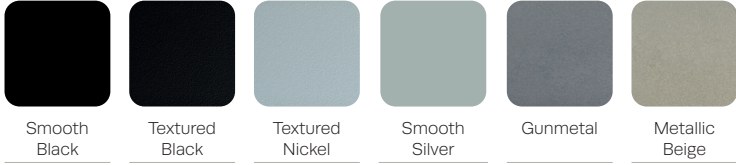

METAL FINISHES –