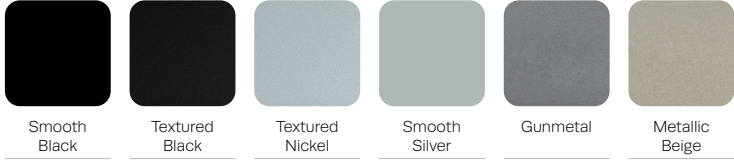

OPTIONS –

- Solid surface surround arm caps
- Custom finishes
- Contrasting fabrics
- Power/USB A+C
- Moisture barrier

Rochester

METAL FINISHES -

CORIAN® SOLID SURFACE FINISHES -

Rochester