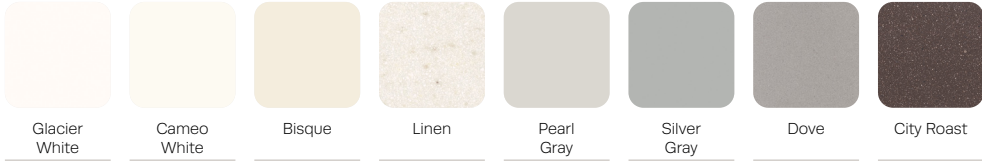

OPTIONS –

- Solid surface surround arm caps
- Custom finishes
- Contrasting fabrics
- Power/USB A+C
- Moisture barrier

Rochester

METAL FINISHES -

CORIAN® SOLID SURFACE FINISHES -

Rochester