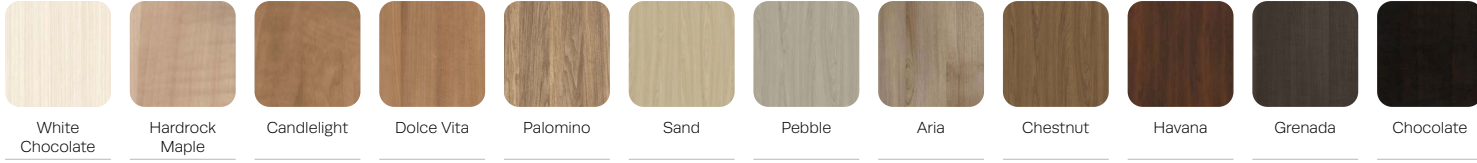

- Choice of three toe kick styles
- Plastic drawer liners for bedside cabinets
- Gallery rails for bedside cabinets
- Self-locking caster system for bedside tables
- Various lock types available

Royal

LAMINATE FINISHES –