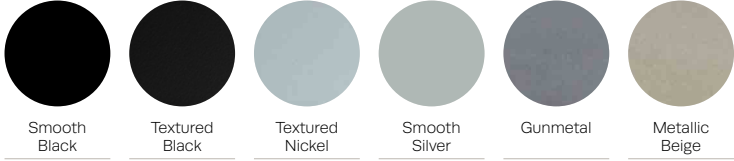

OPTIONS –

- Contrasting fabrics
- Choice of upholstered, rigid polyester or solid surface arm caps
- Choice of casters or post legs
- Moisture barrier

METAL FINISHES –

POLYURETHANE ARM CAP FINISHES –

CORIAN® SOLID SURFACE FINISHES –