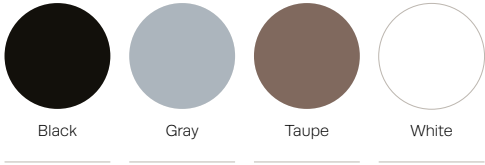

OPTIONS –

- Contrasting fabrics
- Choice of upholstered, rigid polyester or solid surface arm caps
- Choice of casters or post legs
- Moisture barrier

METAL FINISHES –

POLYURETHANE ARM CAP FINISHES –

CORIAN® SOLID SURFACE FINISHES –