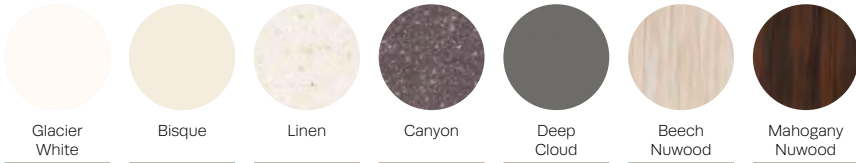

OPTIONS –

- Contrasting fabrics
- Choice of upholstered, rigid polyester or solid surface arm caps
- Choice of casters or post legs
- Moisture barrier

METAL FINISHES –

POLYURETHANE ARM CAP FINISHES –

CORIAN® SOLID SURFACE FINISHES –