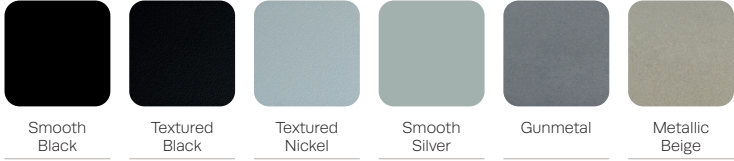

METAL FINISHES –