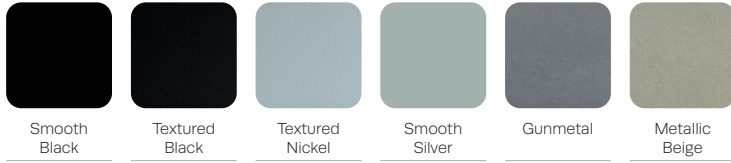

**VL-300**

Three-seat

W 76.5 D 30 H 34

Seat W 69.5 H 18

Arm H 25

Verity

FEATURES –

- Full product family includes recliner and sleep chair
- Concealed clean-out space between seat and back
- Legs and arm caps are field-replaceable
- Non-marring glides protect floors against damage

OPTIONS –

- Optional wood, polyurethane or solid surface arm caps
- Contrasting fabrics
- Custom finishes
- Moisture barrier

WOOD FINISHES –

METAL FINISHES –

POLYURETHANE ARM CAP FINISHES –

CORIAN® SOLID SURFACE FINISHES –