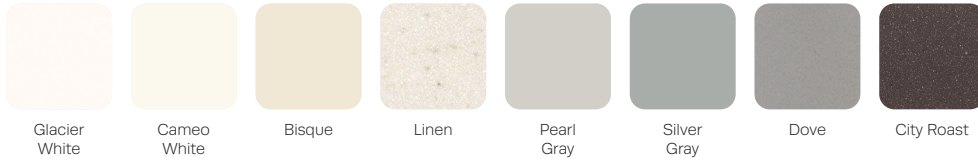

OPTIONS –

- Optional wood, polyurethane or solid surface arm caps
- Contrasting fabrics
- Custom finishes
- Moisture barrier

WOOD FINISHES –

METAL FINISHES –

POLYURETHANE ARM CAP FINISHES –

CORIAN® SOLID SURFACE FINISHES –