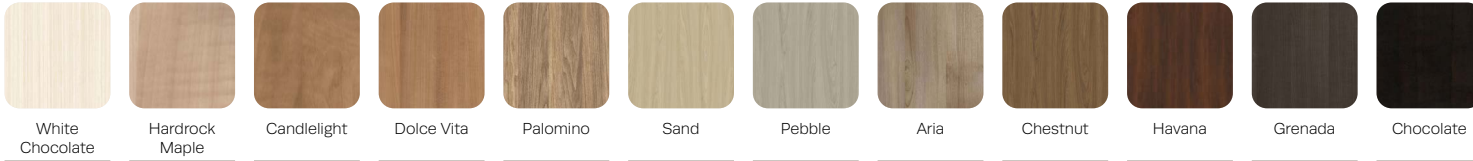

OPTIONS –

- Custom finishes
- Vanity tray with mirror

THERMOFOIL FINISHES –

METAL FINISHES –

Silver

Victory