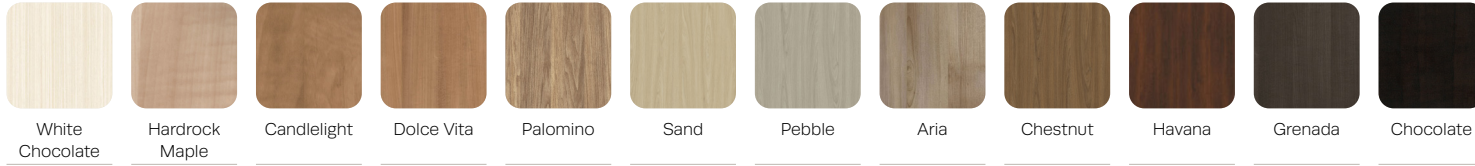

VILLA OCCASIONAL TABLE COLLECTION

FEATURES –

- Modern cone-shaped base
- Steel bottom plate protects the base from damage
- Nylon glides

OPTIONS –

- Thermofoil or solid surface top
- Built-in power/USB receptacle

LAMINATE/THERMOFOIL FINISHES –

CORIAN® SOLID SURFACE FINISHES –