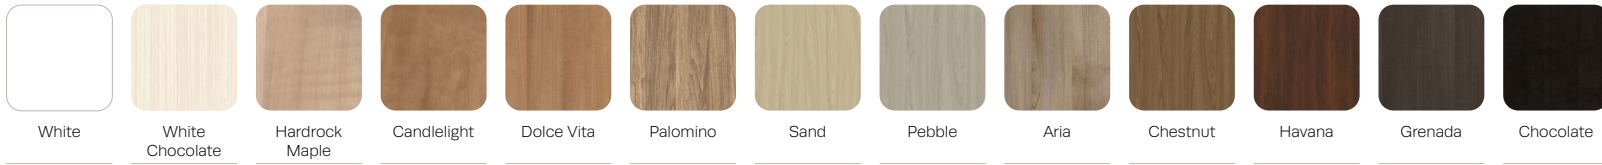

STATEMENT OF LINE -

ZUTF-212120
End Table
W 21 D 21 H 20

ZUTF-353516
Coffee Table
W 35 D 35 H 16

ZURICH OCCASIONAL TABLES COLLECTION -

Zurich

FEATURES -

- Thermofoil top with undercut edge detail
- Solid wood legs constructed from European Beech
- Robust leg bracket design provides enhanced stability
- Adjustable leveling glides

OPTIONS -

- Custom finishes

THERMOFOIL FINISHES -

WOOD FINISHES -