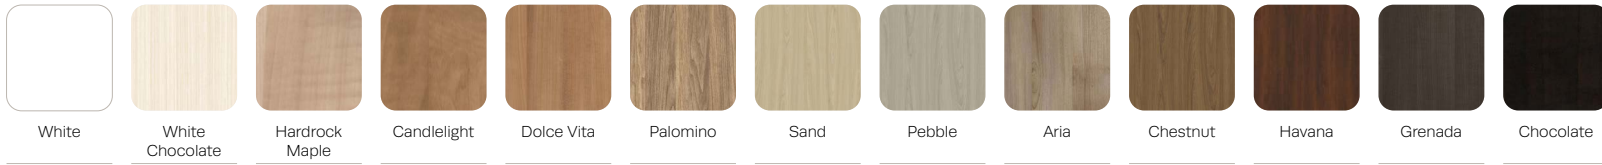

STATEMENT OF LINE –

ZUTF-212120
End Table
W 21 D 21 H 20

ZUTF-353516
Coffee Table
W 35 D 35 H 16

ZURICH OCCASIONAL TABLES COLLECTION –

Zurich

FEATURES –

- Thermofoil top with undercut edge detail
- Solid wood legs constructed from Hard Maple
- Robust leg bracket design provides enhanced stability
- Adjustable leveling glides

OPTIONS –

- Custom finishes

THERMOFOIL FINISHES –

WOOD FINISHES –