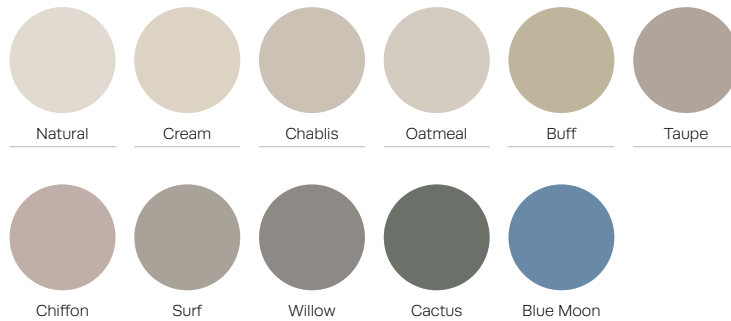

Curtain tracking: \$16/linear foot

CURTAIN TRACKING

MODEL NO.		/LFT	/LFT	/LFT	/LFT	/LFT	/LFT
PRIVEX	CAD \$	78	86	95	105	116	126

**SOLID (GRADE 1) –**

Patterns listed in alphabetical order and are subject to change due to unavailability or discontinued at any time.