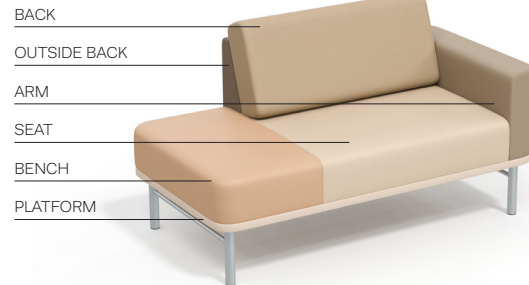

PDL96-A3636TL

Lounge 96", arm, two 36" seats, 18" table (left facing)

PDL32-B

Lounge 32" Square Bench

PDL32-T

Lounge 32" Square Table

Width	96	32	32
Depth	32	32	32
Height	34	18	11.25
Seat Width	72 (36/36)	-	-
Seat Depth	20	-	-
Seat Height	18	-	-
Arm Height	26	-	-
Bench Width	-	-	-
COM Yard	10.50	2.70	.70
COM Yard Platform	1.50	.70	.70
COM Yard Seat	2.60	-	-
COM Yard Back	2.60	-	-
COM Yard Outside Back	2.60	-	-
COM Yard Bench	-	2	-
COM Yard Arm	1.20	-	-
Cubic Feet	61	11	7