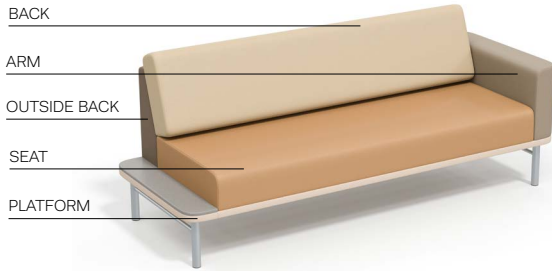

SLEEP SOFA CONSTRUCTION –

- CNC machined wood composite platform and sub-assemblies
- Sub-assemblies mechanically fastened to platform for easy replaceability
- Internal elastomeric seating suspension system provides long term performance and support
- Foam contains environmentally-friendly bio-based materials, and is California TB117-2013 compliant
- Powder-coated steel legs with nylon glides

FOR DETAILED INFORMATION REGARDING FABRIC PLACEMENT OPTIONS, PLEASE CONTACT CUSTOMER SERVICE.

FEATURES –

- Mechanism-free
- Back cushion easily unfolds to become a sleep surface
- Various sleep surface lengths
- Soft contoured profile
- Wide arm rests
- Removable seats
- Wipeable platform surface under seats
- Integrated table surfaces
- High clearance enables easy access for floor cleaning
- Modular field replaceable components
- Undermount power/USB A+C for location flexibility