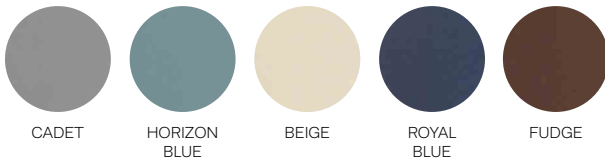

Top: Hard Rock Maple or Rustic Cherry

Bold

BOC117A

Chair, four-point

Shell color: Black or white

BOC117A-SL

Chair, sled-base

Shell color: Black or white

Quickship

Quickship Program

Orders ship within 5 business days (excluding holidays) from date of receipt of a clean purchase order*

Frontier

FRBD3681

Bed

Color: Dusty Blue

FR101

FRCG702

Two Shelf Wall Mount Unit

Color: Dusty Blue

FRCG703

Three Shelf Wall Mount Unit

Color: Dusty Blue

Flo

FLC121A

Quickship Program

Fabric Selection

NISHIKI 2.0 GRADE 2 –

CRISS CROSS 2.0 GRADE 2 –

CORE 2.0 GRADE 2 –

Quickship

* Due to current supply chain volatility and material shortages, we may not be able to accommodate all requests. In addition, quantity limitations may apply based on the product and quantity requested. Stance reserves the right to decline any quickship order based on these limitations. Please confirm your request with Stance Customer Service prior to submitting a purchase order.