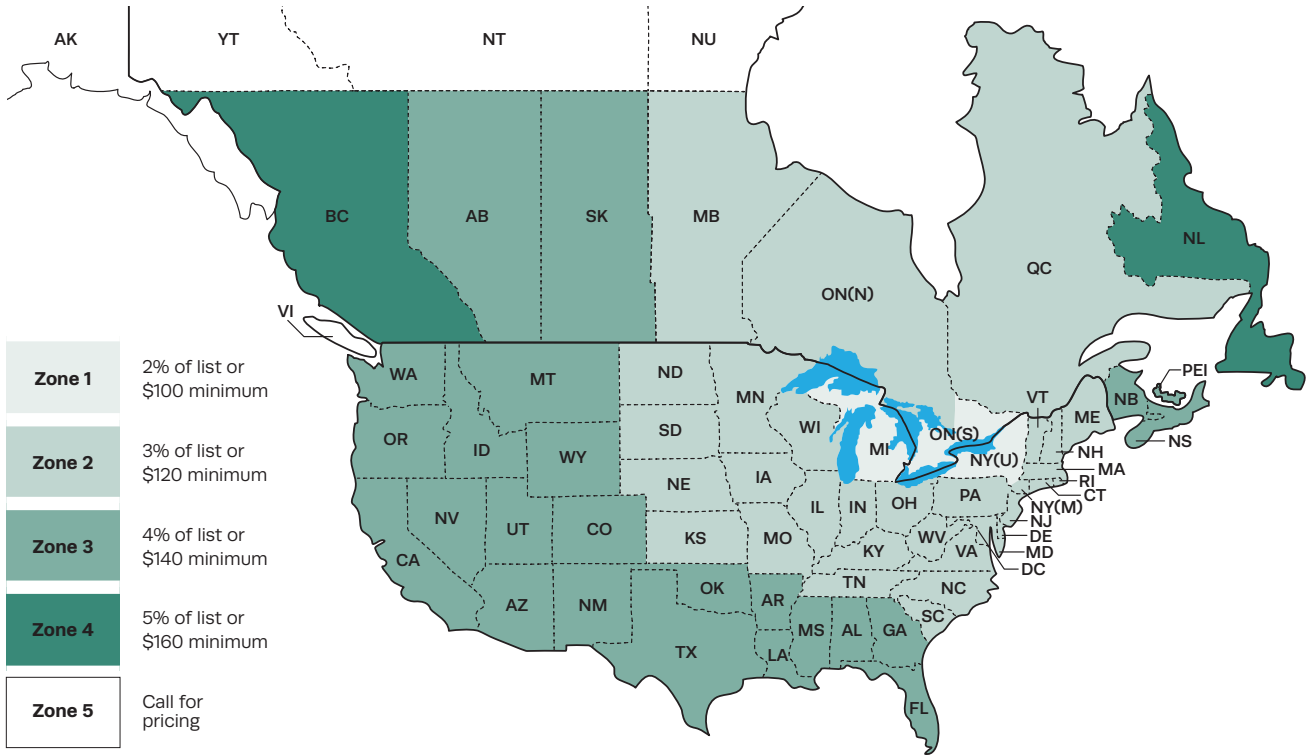

## Freight Program

UNITED STATES –			CANADA –		
		ZONE			ZONE
AL	Alabama	3	MT	Montana	3
AK	Alaska	5	NE	Nebraska	2
AZ	Arizona	3	NV	Nevada	3
AR	Arkansas	3	NH	New Hampshire	2
CA	California	3	NJ	New Jersey	2
CO	Colorado	3	NM	New Mexico	3
CT	Connecticut	2	NY(U)	New York (Upstate)	1
DE	Delaware	2	NY(M)	New York (Metro)	2
DC	District of Columbia	2	NC	North Carolina	2
FL	Florida	3	ND	North Dakota	2
GE	Georgia	3	OH	Ohio	2
HI	Hawaii	5	OK	Oklahoma	3
ID	Idaho	3	OR	Oregon	3
IL	Illinois	2	PA	Pennsylvania	2
IN	Indiana	2	RI	Rhode Island	2
IA	Iowa	2	SC	South Carolina	2
KS	Kansas	2	SD	South Dakota	2
KY	Kentucky	2	TN	Tennessee	2
LA	Louisiana	3	TX	Texas	3
ME	Maine	2	UT	Utah	3
MD	Maryland	2	VT	Vermont	2
MA	Massachusetts	2	VA	Virginia	2
MI	Michigan	1	WA	Washington	3
MN	Minnesota	2	WV	West Virginia	2
MS	Mississippi	3	WI	Wisconsin	2
MO	Missouri	2	WY	Wyoming	3
			AB	Alberta	3
			BC	British Columbia	4
			MB	Manitoba	2
			NB	New Brunswick	3
			NL	Newfoundland and Labrador	4
			NT	Northwest Territories	5
			NS	Nova Scotia	3
			NU	Nunavut	5
			ON(N)	Ontario (Northern)	2
			ON(S)	Ontario (Southern)	1
			PEI	Prince Edward Island	3
			QC	Quebec	2
			SK	Saskatchewan	3
			VI	Vancouver Island	5
			YT	Yukon Territory	5

- Some exceptions may apply
- This policy applies to single shipments to 1 x United States / Canadian location
- A surcharge may apply to shipments where delivery is requested for a specific day/time
- Blanket wrap option is available upon request. Additional charges apply, please call for pricing
- If required, Stance will provide storage, once an order is completed, for up to five (5) calendar days at no charge. Any order requiring storage beyond five (5) calendar days will be subject to a storage fee